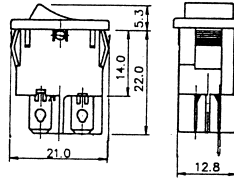

B1149
3P illuminated rocker switch
(SPST) on-off
125V 10A (250V 6A)

B127A
4P illuminated rocker switch
(DPST) on-off
250V 10A

B127B
6P illuminated rocker switch
(DPDT) on-on
250V 10A

B1150
3P illuminated rocker switch
(SPST) on-off
125V 10A (250V 5A)

B128B
6P illuminated rocker switch
(DPST) on-off
250V 10A

B1151
4P illuminated rocker switch
(DPST) on-off
125V 10A (250V 5A)

B12912
4P illuminated rocker switch
(DPST) on-off
125V 10A (250V 6A)

B1202
3P illuminated rocker switch
(SPST) on-off
125V 16A (250V 16A)