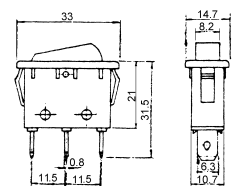

B120E
3P illuminated rocker switch
(SPST) on-off
250V 10A