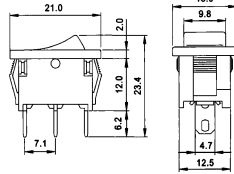

B1149
3P illuminated rocker switch
(SPST) on-off
125V 10A (250V 6A)

B127A
4P illuminated rocker switch
(DPST) on-off
250V 10A

B127B
6P illuminated rocker switch
(DPDT) on-on
250V 10A

B1150
3P illuminated rocker switch
(SPST) on-off
125V 10A (250V 5A)