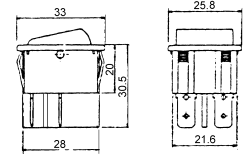

B1149
3P illuminated rocker switch
(SPST) on-off
125V 10A (250V 6A)

B127A
4P illuminated rocker switch
(DPST) on-off
250V 10A

B127B
6P illuminated rocker switch
(DPDT) on-on
250V 10A

B1150
3P illuminated rocker switch
(SPST) on-off
125V 10A (250V 5A)