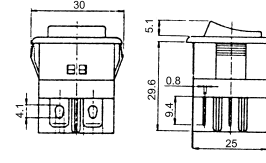

B1292
4P illuminated rocker switch
(DPST) on-off
125V 16A (250V 10A)