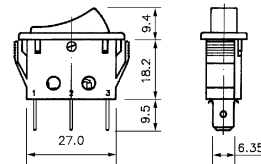

B1149
3P illuminated rocker switch
(SPST) on-off
125V 10A (250V 6A)

B127A
4P illuminated rocker switch
(DPST) on-off
250V 10A

B127B
6P illuminated rocker switch
(DPDT) on-on
250V 10A

B1150
3P illuminated rocker switch
(SPST) on-off
125V 10A (250V 5A)

B128B
6P illuminated rocker switch
(DPST) on-off
250V 10A

B1151
4P illuminated rocker switch
(DPST) on-off
125V 10A (250V 5A)

B12912
4P illuminated rocker switch
(DPST) on-off
125V 10A (250V 6A)

B1202
3P illuminated rocker switch
(SPST) on-off
125V 16A (250V 16A)

B1292
4P illuminated rocker switch
(DPST) on-off
125V 16A (250V 10A)

B1203
3P illuminated rocker switch
(SPST) on-off
125V 16A (250V 16A)

B1293
4P illuminated rocker switch
(DPST) on-off
125V 16A (250V 10A)