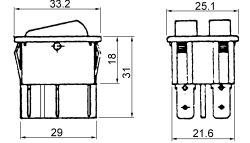

B128B
6P illuminated rocker switch
(DPST) on-off
250V 10A