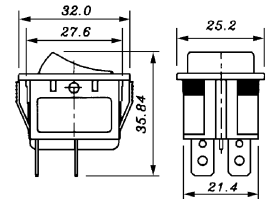

B1149
3P illuminated rocker switch
(SPST) on-off
125V 10A (250V 6A)

B127A
4P illuminated rocker switch
(DPST) on-off
250V 10A

B127B
6P illuminated rocker switch
(DPDT) on-on
250V 10A

B1150
3P illuminated rocker switch
(SPST) on-off
125V 10A (250V 5A)

B128B
6P illuminated rocker switch
(DPST) on-off
250V 10A

B1151
4P illuminated rocker switch
(DPST) on-off
125V 10A (250V 5A)

B12912
4P illuminated rocker switch
(DPST) on-off
125V 10A (250V 6A)

B1202
3P illuminated rocker switch
(SPST) on-off
125V 16A (250V 16A)

B1292
4P illuminated rocker switch
(DPST) on-off
125V 16A (250V 10A)

B1203
3P illuminated rocker switch
(SPST) on-off
125V 16A (250V 16A)

B1293
4P illuminated rocker switch
(DPST) on-off
125V 16A (250V 10A)