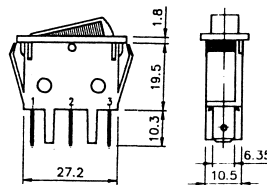

B1149
3P illuminated rocker switch
(SPST) on-off
125V 10A (250V 6A)

B127A
4P illuminated rocker switch
(DPST) on-off
250V 10A

B127B
6P illuminated rocker switch
(DPDT) on-on
250V 10A

B1150
3P illuminated rocker switch
(SPST) on-off
125V 10A (250V 5A)

B128B
6P illuminated rocker switch
(DPST) on-off
250V 10A

B1151
4P illuminated rocker switch
(DPST) on-off
125V 10A (250V 5A)

B12912
4P illuminated rocker switch
(DPST) on-off
125V 10A (250V 6A)

B1202
3P illuminated rocker switch
(SPST) on-off
125V 16A (250V 16A)

B1292
4P illuminated rocker switch
(DPST) on-off
125V 16A (250V 10A)

B1203
3P illuminated rocker switch
(SPST) on-off
125V 16A (250V 16A)

B1293
4P illuminated rocker switch
(DPST) on-off
125V 16A (250V 10A)