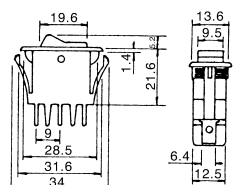

B128B
6P illuminated rocker switch
(DPST) on-off
250V 10A

B1151
4P illuminated rocker switch
(DPST) on-off
125V 10A (250V 5A)

B12912
4P illuminated rocker switch
(DPST) on-off
125V 10A (250V 6A)

B1202
3P illuminated rocker switch
(SPST) on-off
125V 16A (250V 16A)

B1292
4P illuminated rocker switch
(DPST) on-off
125V 16A (250V 10A)

B1203
3P illuminated rocker switch
(SPST) on-off
125V 16A (250V 16A)

B1293
4P illuminated rocker switch
(DPST) on-off
125V 16A (250V 10A)

B1205
3P illuminated timer switch
(SPST) on-off
125V 16A (250V 10A)

Minutes :
A: 30 minutes
B: 60 minutes
C: 120 minutes
D: 240 minutes

B1294
3P illuminated rocker switch
(SPST) on-off
125V 16A (250V 10A)

B120C
3P illuminated rocker switch
(SPST) on-off
250V 10A

B1295
3P illuminated rocker switch
(SPST) on-off
125V 16A (250V 10A)

B120E
3P illuminated rocker switch
(SPST) on-off
250V 10A

B1296
4P illuminated rocker switch
(DPST) on-off
125V 8A (250V 8A)