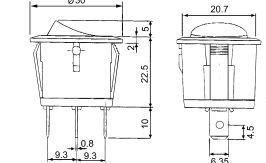

B120C
3P illuminated rocker switch
(SPST) on-off
250V 10A

B1295
3P illuminated rocker switch
(SPST) on-off
125V 16A (250V 10A)

B120E
3P illuminated rocker switch
(SPST) on-off
250V 10A

B1296
4P illuminated rocker switch
(DPST) on-off
125V 8A (250V 8A)