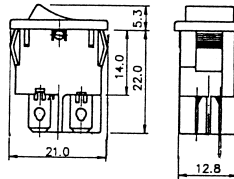

B1149
3P illuminated rocker switch
(SPST) on-off
125V 10A (250V 6A)

B127A
4P illuminated rocker switch
(DPST) on-off
250V 10A

B127B
6P illuminated rocker switch
(DPDT) on-on
250V 10A

B1150
3P illuminated rocker switch
(SPST) on-off
125V 10A (250V 5A)

B128B
6P illuminated rocker switch
(DPST) on-off
250V 10A

B1151
4P illuminated rocker switch
(DPST) on-off
125V 10A (250V 5A)

B12912
4P illuminated rocker switch
(DPST) on-off
125V 10A (250V 6A)

B1202
3P illuminated rocker switch
(SPST) on-off
125V 16A (250V 16A)

B1292
4P illuminated rocker switch
(DPST) on-off
125V 16A (250V 10A)

B1203
3P illuminated rocker switch
(SPST) on-off
125V 16A (250V 16A)

B1293
4P illuminated rocker switch
(DPST) on-off
125V 16A (250V 10A)