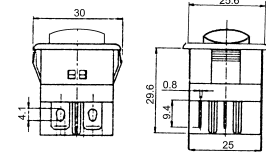

B1293
4P illuminated rocker switch
(DPST) on-off
125V 16A (250V 10A)