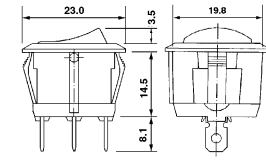

B1205
3P illuminated timer switch
(SPST) on-off
125V 16A (250V 10A)

Minutes :
A: 30 minutes
B: 60 minutes
C: 120 minutes
D: 240 minutes

B1294
3P illuminated rocker switch
(SPST) on-off
125V 16A (250V 10A)