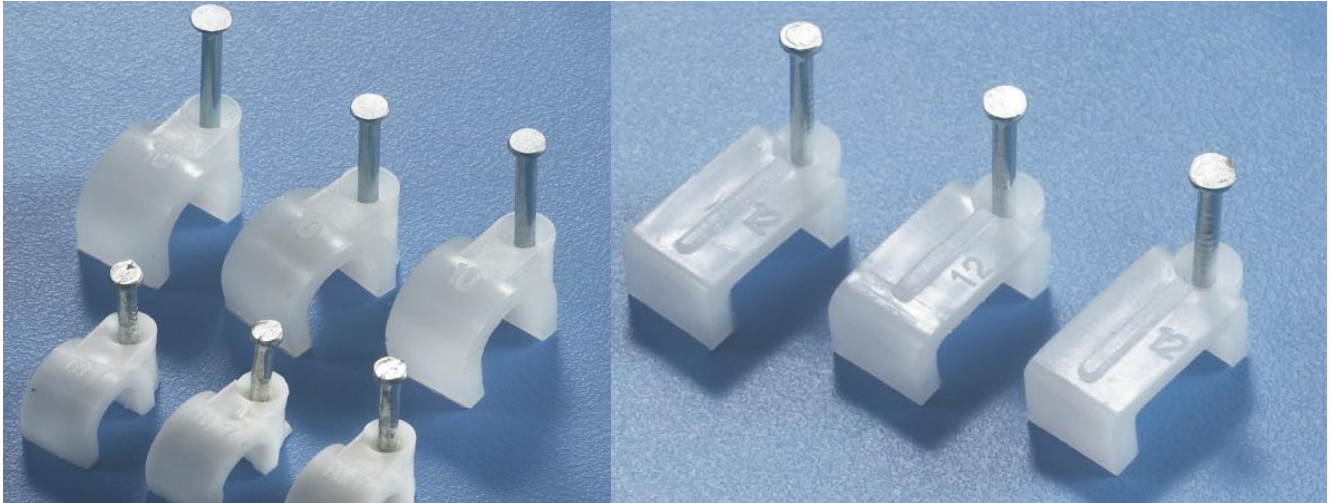

Cable Clip

APPLICATION / DESCRIPTION

1. Material: PP, Steel nail.
2. How to use: Put the cable under the clip and hammer the nail into the wall to secure the cable.
3. Application: Securing of cables for general indoor wiring.

PART NUMBER EXAMPLE

BASE NUMBER	Round/Flat	Inner diameter	COLOR
CC	R	10mm	White
EXAMPLE	CC-R10-WHITE (CABLE CLIP ROUND 10MM WHITE)		

DIMENSIONS AND MOUNTING

Round Type	H mm	R mm	Nail mm	Packing	
4mm	5.3	4	1.7×15	100pcs/bag	
5mm	6.0	5	1.7×15		