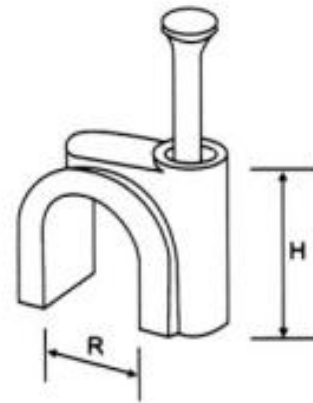

Cable Clip

APPLICATION / DESCRIPTION

1. Material: PP, Steel nail.
2. How to use: Put the cable under the clip and hammer the nail into the wall to secure the cable.
3. Application: Securing of cables for general indoor wiring.

PART NUMBER EXAMPLE

BASE NUMBER	Round/Flat	Inner diameter	COLOR
CC	R	10mm	White
EXAMPLE	CC-R10-WHITE (CABLE CLIP ROUND 10MM WHITE)		

DIMENSIONS AND MOUNTING

Round Type	H mm	R mm	Nail mm	Packing	
4mm	5.3	4	1.7×15	100pcs/bag	
5mm	6.0	5	1.7×15		

6mm	8.0	6	1.82×16
7mm	8.7	7	1.82×18
8mm	9.5	8	1.95×19
9mm	11	9	2.0×22
10mm	12	10	2.1×23
12mm	13.5	12	2.2×25
14mm	16.5	14	2.35×30
16mm	18	16	2.35×32
18mm	20.5	18	2.6×38
20mm	22.5	20	2.7×40
22mm	23.5	22	2.9×45
25mm	26.5	25	3.1×50
30mm	32.5	30	3.5×55
32mm	34.5	32	3.5×55
35mm	38	35	3.5×60
40mm	43.8	40	3.5×65

Flat Type	H mm	H1 mm	R mm	Nail mm
4mm	6.0	3.8	4	1.7×15
5mm	6.0	3.8	5	1.7×15
6mm	6.6	4.1	6	1.7×16
7mm	7.0	4.7	7	1.9×18
8mm	7.5	5.0	8	2.05×20
9mm	8.2	5.4	9	2.05×23
10mm	8.6	5.7	10	2.3×23
12mm	9.0	6.1	12	2.3×25
14mm	11	6.5	14	2.4×30