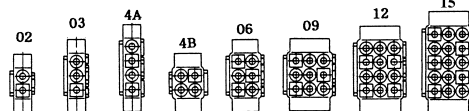

YY8CPAxx Wafer
(PINS 2-24)

YY8CPBxx Wafer
RIGHT ANGLE (PINS 2-24)

YY8CTRA Terminal
(5K/ROLL)

Y8

4.2mm

YY8CR Receptacle

YY8CTR Terminal
(7K/ROLL)

YY8CTP Terminal
(7K/ROLL)

YY8CP Plug

Y8

5.08mm

YY9Cxx Wire To Wire Connector Plug
(PINS 2-15)

YY9CT Terminal
(7K/ROLL)

YY10CT Terminal
(7K/ROLL)

YY10Cxx Wire To Wire Connector Receptacle
(PINS 2-15)

Y9

Y10

1.3 Ø

YY11Cxx Wire To Wire Connector Plug
(PINS 2-15)

YY11CT Terminal
(5K/ROLL)

YY12CT Terminal
(5K/ROLL)

YY12Cxx Wire To Wire Connector Receptacle
(PINS 2-15)

Y11

Y12