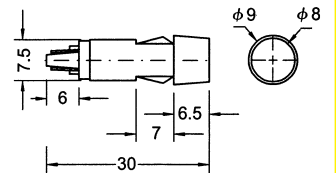

R764AF
FLUO (BLUE. GREEN)

R7790
MINIATURE NEON INDICATOR LIGHT
W/RESISTOR 110V/220V