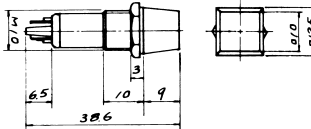

R768F
FLUO (BLUE. GREEN)

R760
NEON INDICATOR LIGHT
W/RESISTOR 110V/220V