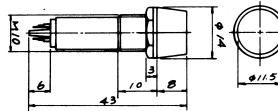

R767F
FLUO (BLUE. GREEN)

R758
NEON INDICATOR LIGHT
W/RESISTOR 110V/220V