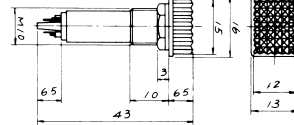

R760
NEON INDICATOR LIGHT
W/RESISTOR 110V/220V

R760F
FLUO (BLUE. GREEN)

R76012V
12V

R770
NEON INDICATOR LIGHT
W/RESISTOR 110V/220V

R770F
FLUO (BLUE. GREEN)

R761
NEON INDICATOR LIGHT
W/RESISTOR 110V/220V

R761F
FLUO (BLUE. GREEN)