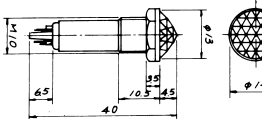

R77712V
12V

R763
NEON INDICATOR LIGHT
W/RESISTOR 110V/220V

R763F
FLUO (BLUE. GREEN)

R778
MINIATURE NEON INDICATOR LIGHT
W/RESISTOR 110V/220V

R778F
FLUO (BLUE. GREEN)

R77812V
12V

R764A
NEON INDICATOR LIGHT
W/RESISTOR 110V/220V