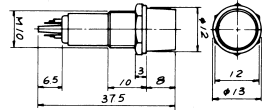

Neon Indicator Lights

R756
NEON INDICATOR LIGHT
W/RESISTOR 110V/220V

R75612V
12V

R765
NEON INDICATOR LIGHT
W/RESISTOR 110V/220V

R765F
FLUO (BLUE. GREEN)

R757
NEON INDICATOR LIGHT
W/RESISTOR 110V/220V

R757F
FLUO (BLUE. GREEN)