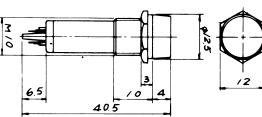

R772F
FLUO (BLUE. GREEN)

R762
NEON INDICATOR LIGHT
W/RESISTOR 110V/220V