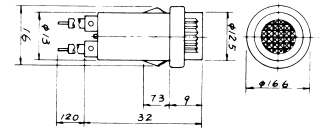

Neon Indicator Lights

R756
NEON INDICATOR LIGHT
W/RESISTOR 110V/220V

R75612V
12V

R765
NEON INDICATOR LIGHT
W/RESISTOR 110V/220V

R765F
FLUO (BLUE. GREEN)

R757
NEON INDICATOR LIGHT
W/RESISTOR 110V/220V

R757F
FLUO (BLUE. GREEN)