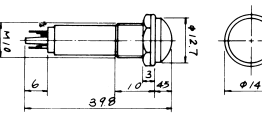

R777F
FLUO (BLUE. GREEN)

R77712V
12V

R763
NEON INDICATOR LIGHT
W/RESISTOR 110V/220V