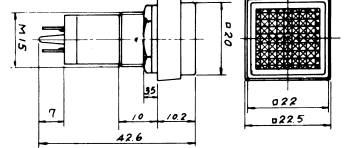

R761F
FLUO (BLUE. GREEN)

R772
NEON INDICATOR LIGHT W/RESISTOR 110V/220V