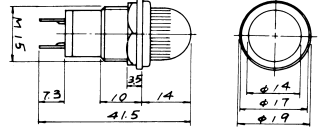

R757F
FLUO (BLUE. GREEN)

R767
NEON INDICATOR LIGHT
W/RESISTOR 110V/220V