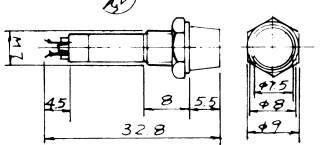

R772
NEON INDICATOR LIGHT W/RESISTOR 110V/220V

R772F
FLUO (BLUE. GREEN)

R762
NEON INDICATOR LIGHT
W/RESISTOR 110V/220V

R762F
FLUO (BLUE. GREEN)

R777
MINIATURE NEON INDICATOR LIGHT
W/RESISTOR 110V/220V

R777F
FLUO (BLUE. GREEN)