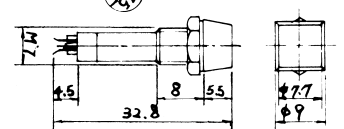

R763F
FLUO (BLUE. GREEN)

R778
MINIATURE NEON INDICATOR LIGHT
W/RESISTOR 110V/220V