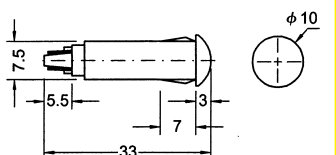

R764AF
FLUO (BLUE. GREEN)

R7790
MINIATURE NEON INDICATOR LIGHT
W/RESISTOR 110V/220V

R7790F
FLUO (BLUE. GREEN)

R779012V
12V

R764B
NEON INDICATOR LIGHT
W/RESISTOR 110V/220V

R764BF
FLUO (BLUE. GREEN)

R7791
MINIATURE NEON INDICATOR LIGHT
W/RESISTOR 110V/220V