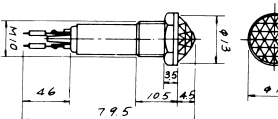

R764AF
FLUO (BLUE. GREEN)

R7790
MINIATURE NEON INDICATOR LIGHT
W/RESISTOR 110V/220V

R7790F
FLUO (BLUE. GREEN)

R779012V
12V

R764B
NEON INDICATOR LIGHT
W/RESISTOR 110V/220V

R764BF
FLUO (BLUE. GREEN)

R7791
MINIATURE NEON INDICATOR LIGHT
W/RESISTOR 110V/220V