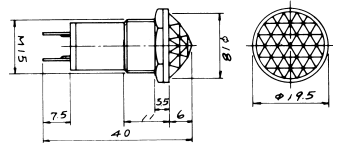

R767
NEON INDICATOR LIGHT
W/RESISTOR 110V/220V

R767F
FLUO (BLUE. GREEN)

R758
NEON INDICATOR LIGHT
W/RESISTOR 110V/220V

R758F
FLUO (BLUE. GREEN)

R768
NEON INDICATOR LIGHT
W/RESISTOR 110V/220V

R768F
FLUO (BLUE. GREEN)