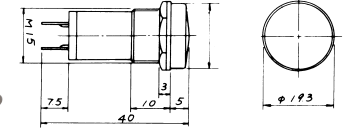

R760F
FLUO (BLUE. GREEN)

R76012V
12V

R770
NEON INDICATOR LIGHT
W/RESISTOR 110V/220V