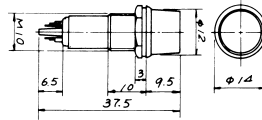

Neon Indicator Lights

R756
NEON INDICATOR LIGHT
W/RESISTOR 110V/220V

R75612V
12V

R765
NEON INDICATOR LIGHT
W/RESISTOR 110V/220V

R765F
FLUO (BLUE. GREEN)

R757
NEON INDICATOR LIGHT
W/RESISTOR 110V/220V

R757F
FLUO (BLUE. GREEN)