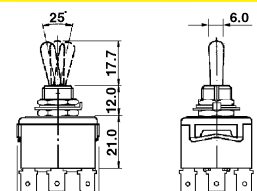

B067FPM
6P MOMENTARY "ON"
NORMAL "OFF"

B067HP
9P TOGGLE SWITCH
(3PDT) ON-ON
250V 10A