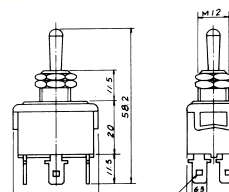

B067J
9P 3 WAYS TOGGLE SWITCH
(3PDT) ON-OFF-ON
250V 10A

B067AP
2P TOGGLE SWITCH
(SPST) ON-OFF
250V 10A

B067BP
3P TOGGLE SWITCH
(SPDT) ON-ON
250V 10A

B067CP
3P 3 WAYS TOGGLE SWITCH
(SPDT) ON-OFF-ON
250V 10A

B067CPM
3P MOMENTARY "ON"
NORMAL "OFF"

B067DP
4P TOGGLE SWITCH
(DPST) ON-OFF
250V 10A

B067EP
6P TOGGLE SWITCH
(DPDT) ON-ON
250V 10A

B067FP
6P 3 WAYS TOGGLE SWITCH
(DPDT) ON-OFF-ON
250V 10A

B067FPM
6P MOMENTARY "ON"
NORMAL "OFF"