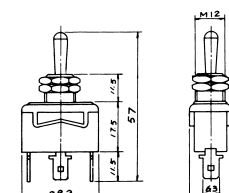

B067D
4P TOGGLE SWITCH
(DPST) ON-OFF
250V 10A

B067E
6P TOGGLE SWITCH
(DPDT) ON-ON
250V 10A

B067F
6P 3 WAYS TOGGLE SWITCH
(DPDT) ON-OFF-ON
250V 10A

B067FM
6P MOMENTARY "ON"
NORMAL "OFF"

B067H
9P TOGGLE SWITCH
(3PDT) ON-ON
250V 10A

B067J
9P 3 WAYS TOGGLE SWITCH
(3PDT) ON-OFF-ON
250V 10A

B067AP
2P TOGGLE SWITCH
(SPST) ON-OFF
250V 10A

B067BP
3P TOGGLE SWITCH
(SPDT) ON-ON
250V 10A

B067CP
3P 3 WAYS TOGGLE SWITCH
(SPDT) ON-OFF-ON
250V 10A

B067CPM
3P MOMENTARY "ON"
NORMAL "OFF"

B067DP
4P TOGGLE SWITCH
(DPST) ON-OFF
250V 10A

B067EP
6P TOGGLE SWITCH
(DPDT) ON-ON
250V 10A

B067FP
6P 3 WAYS TOGGLE SWITCH
(DPDT) ON-OFF-ON
250V 10A

B067FPM
6P MOMENTARY "ON"
NORMAL "OFF"