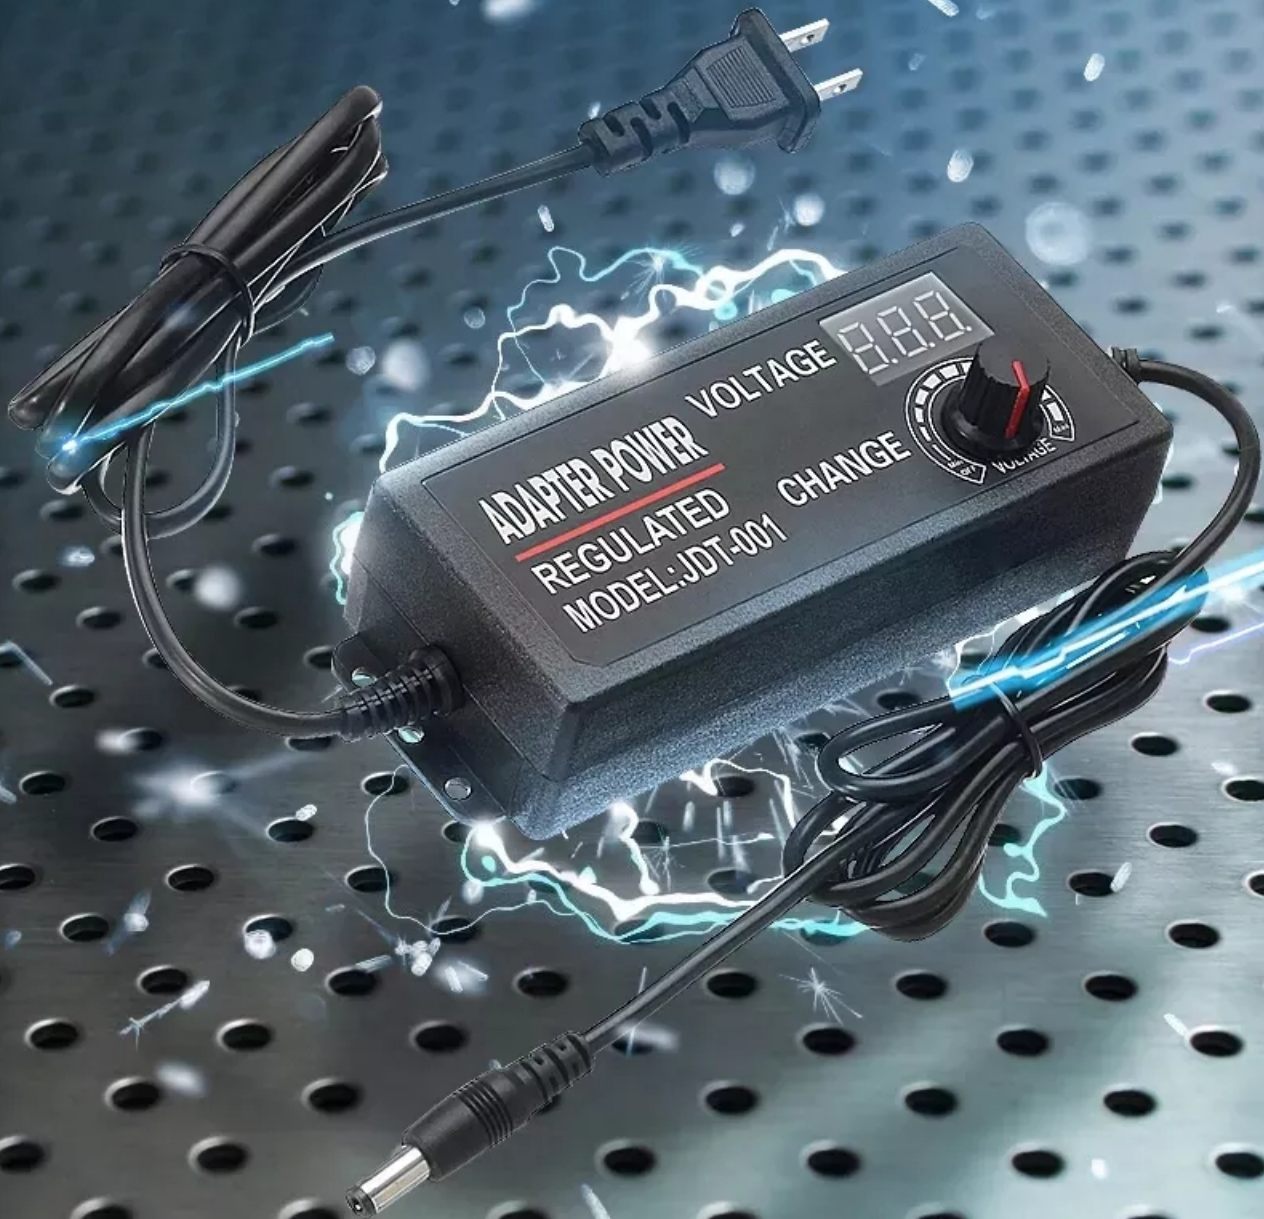

Adjustable Power Adapter

Adjustable Output Voltage

Display

US Plug

Exquisite Tail

High Quality

Name	Adjustable Power Adapter
Brand	Excellway
Model	EA01
Input	AC100-240V 50/60Hz
Output	DC 9-24V Adjustable 3A
Power	72W
Efficiency	95%
Size	118*50*31mm