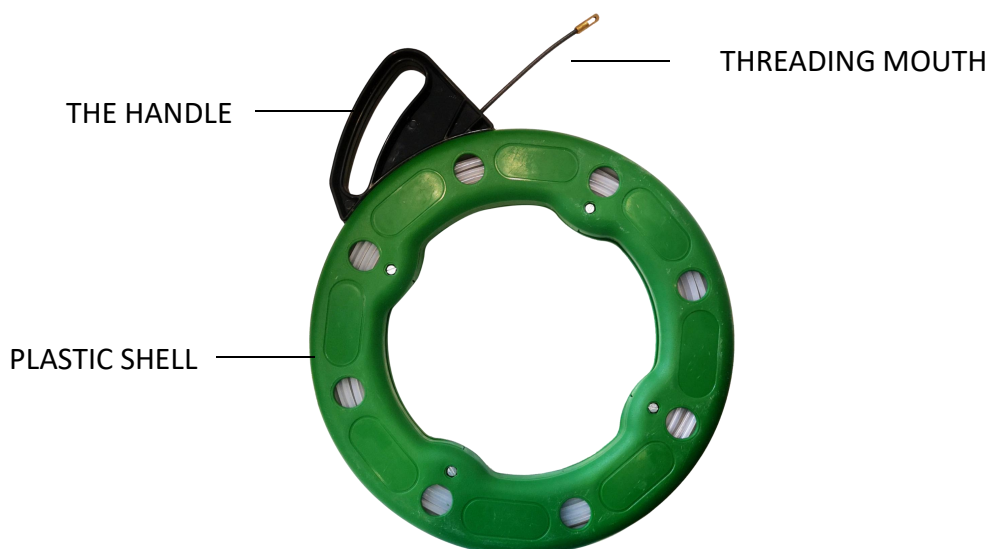

## Fish Tape DQ-30(Nylon)

### Description

A fish tape(also known as a draw wire or draw tape) is a tool used by electricians to route new wiring through walls and electrical conduit.It can reuse and carry conveniently handle designed tender and no angle to protect your hand when use.

Material of handle: ABS

Material of casing: ABS

### Specification Table

Type	Rod Diameter	Rod Length	Weight
DQ-0415	4mm	15m	1.08kgs
DQ-0420	4mm	20m	1.18kgs
DQ-0430	4mm	30m	1.38kgs