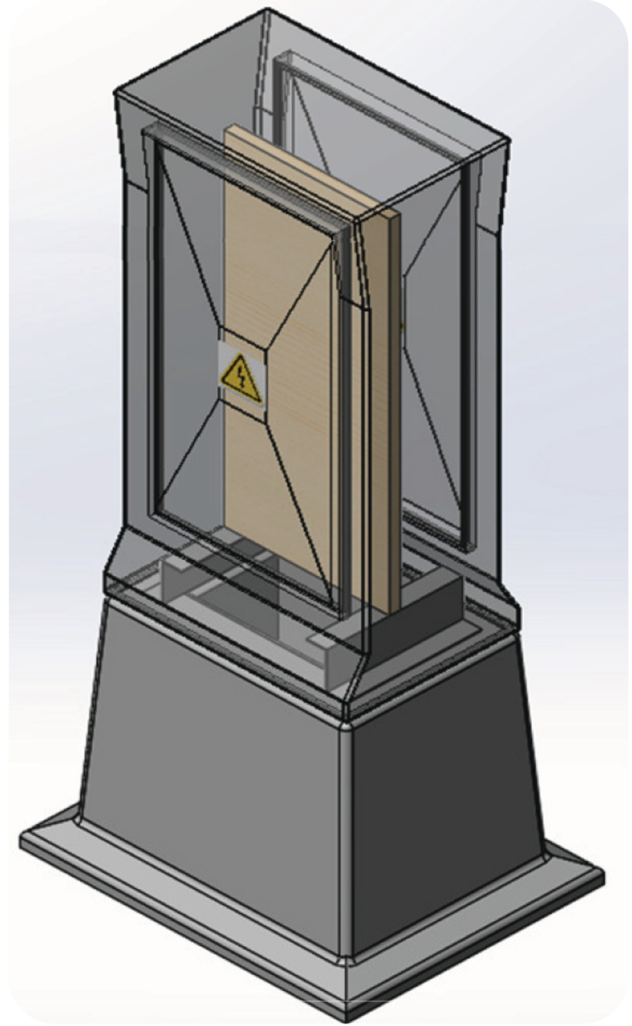

# 6 WAY S/DOOR

## FREE STANDING KIOSK

- Kiosk Removable from Base & Frame
- Hot Dipped Galvanised or Stainless Steel Frame and Gland plate
- Unistrut Available in place of Gland Plate
- Stainless Steel Butt Hinges
- Lever Lock Handle or Stainless Steel Thru Lock
- Vents in Roof Overhang
- Nylon Door Restraints
- Can be Supplied Fully Wired & Fitted
- Phase, Neutral & Earth Bars Supplied as Optional Extras  
Busbars Mounted on Colour Coded Insulators

TYPE	DIMENSIONS (mm)															SPACE ON BOARD			
	A	B	C	D	E	F	G	H	I	J	K	L	M	N	O	FRONT H	FRONT W	BACK H	BACK W
6 WAY S/DOOR	570	900	350	365	580		145	115			340	725	515			650	445	650	395

**Kiosks available in Grey or Light Stone as Standard  
Other Colours are available on request**