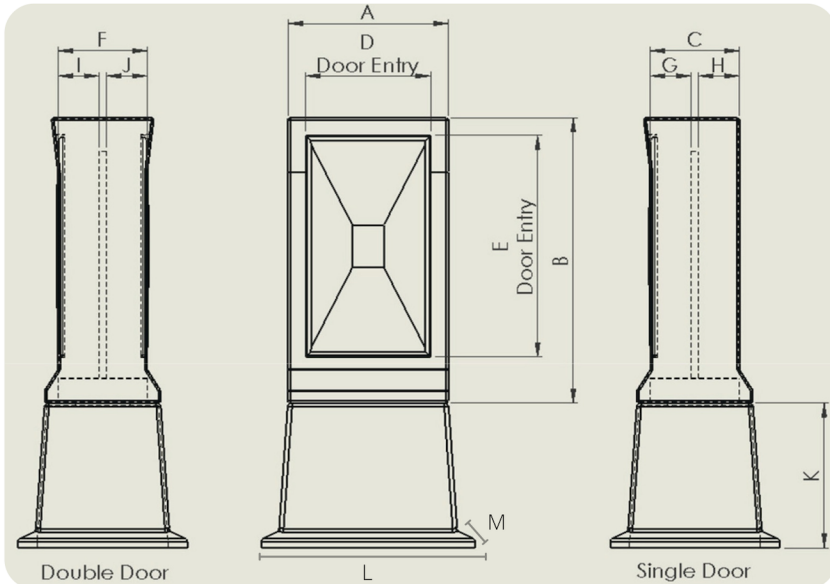

# 6 WAY S/DOOR

## FREE STANDING KIOSK

- Kiosk Removable from Base & Frame
- Hot Dipped Galvanised or Stainless Steel Frame and Gland plate
- Unistrut Available in place of Gland Plate
- Stainless Steel Butt Hinges
- Lever Lock Handle or Stainless Steel Thru Lock
- Vents in Roof Overhang
- Nylon Door Restraints
- Can be Supplied Fully Wired & Fitted
- Phase, Neutral & Earth Bars Supplied as Optional Extras  
Busbars Mounted on Colour Coded Insulators

TYPE	DIMENSIONS (mm)															SPACE ON BOARD			
	A	B	C	D	E	F	G	H	I	J	K	L	M	N	O	FRONT H	FRONT W	BACK H	BACK W
6 WAY S/DOOR	570	900	350	365	580		145	115			340	725	515			650	445	650	395

**Kiosks available in Grey or Light Stone as Standard  
Other Colours are available on request**