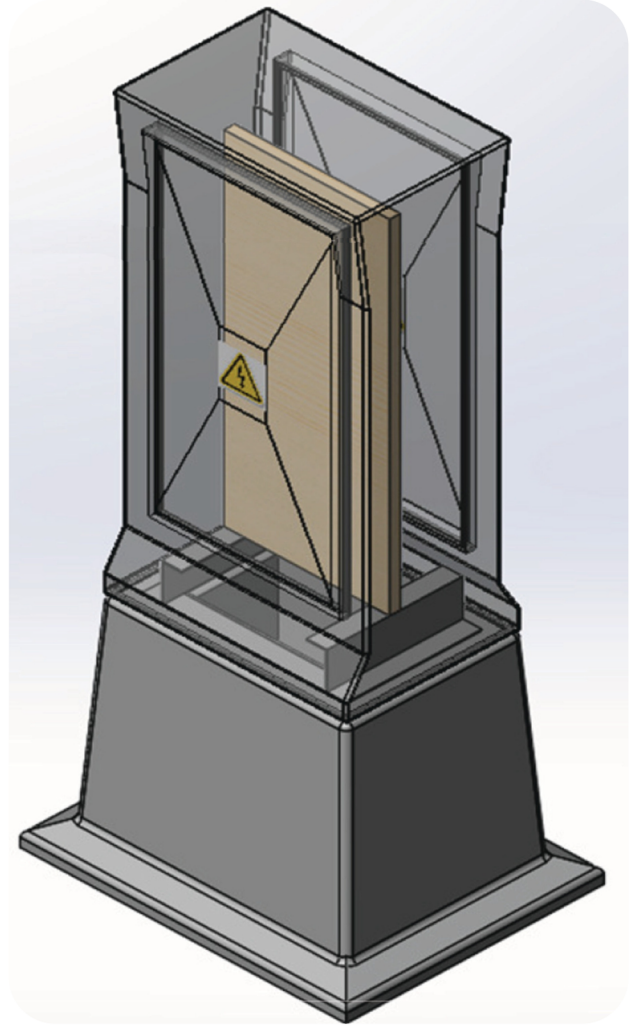

# 6 WAY D/DOOR

## FREE STANDING KIOSK

- Kiosk Removable from Base & Frame
- Hot Dipped Galvanised or Stainless Steel Frame and Gland plate
- Unistrut Available in place of Gland Plate
- Stainless Steel Butt Hinges
- Lever Lock Handle or Stainless Steel Thru Lock
- Vents in Roof Overhang
- Nylon Door Restraints
- Can be Supplied Fully Wired & Fitted
- Phase, Neutral & Earth Bars Supplied as Optional Extras  
Busbars Mounted on Colour Coded Insulators

TYPE	DIMENSIONS (mm)															SPACE ON BOARD				
	A	B	C	D	E	F	G	H	I	J	K	L	M	N	O	FRONT		BACK		
																	H	W	H	W
6 WAY D/DOOR	570	900		365	580	435			145	155	370				680	590	650	445	650	395

**Kiosks available in Grey or Light Stone as Standard  
Other Colours are available on request**