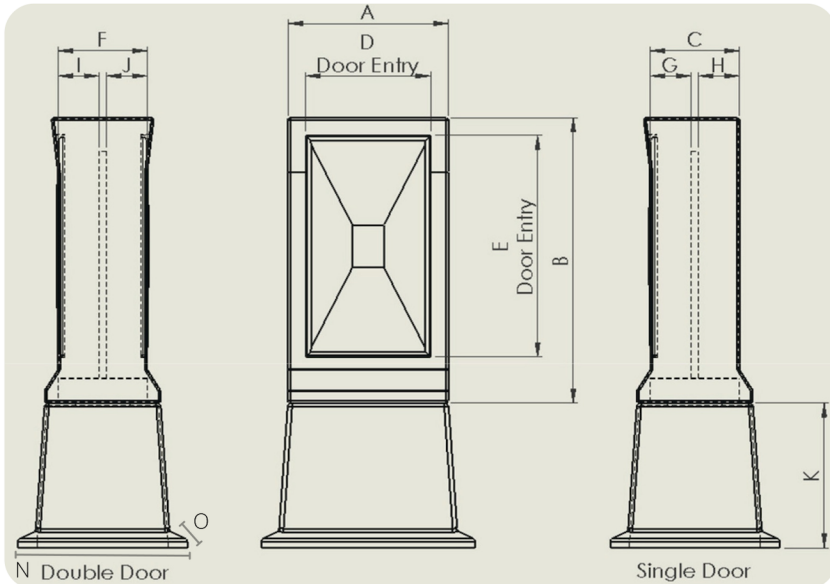

# 6 WAY D/DOOR

## FREE STANDING KIOSK

- Kiosk Removable from Base & Frame
- Hot Dipped Galvanised or Stainless Steel Frame and Gland plate
- Unistrut Available in place of Gland Plate
- Stainless Steel Butt Hinges
- Lever Lock Handle or Stainless Steel Thru Lock
- Vents in Roof Overhang
- Nylon Door Restraints
- Can be Supplied Fully Wired & Fitted
- Phase, Neutral & Earth Bars Supplied as Optional Extras  
Busbars Mounted on Colour Coded Insulators

TYPE	DIMENSIONS (mm)															SPACE ON BOARD				
	A	B	C	D	E	F	G	H	I	J	K	L	M	N	O	FRONT		BACK		
																	H	W	H	W
6 WAY D/DOOR	570	900		365	580	435			145	155	370				680	590	650	445	650	395

**Kiosks available in Grey or Light Stone as Standard  
Other Colours are available on request**