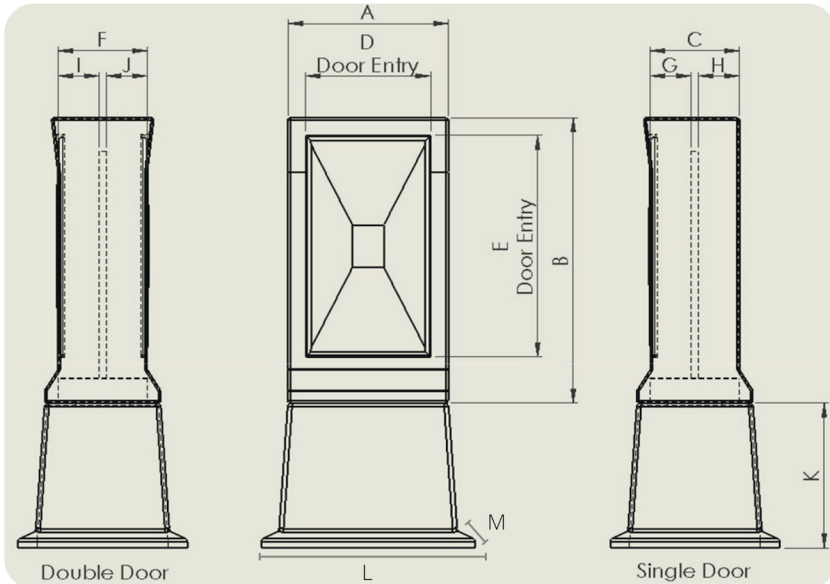

12 WAY S/DOOR

FREE STANDING KIOSK

- Kiosk Removable from Base & Frame
- Hot Dipped Galvanised or Stainless Steel Frame and Gland plate
- Unistrut Available in place of Gland Plate
- Stainless Steel Butt Hinges
- Lever Lock Handle or Stainless Steel Thru Lock
- Vents in Roof Overhang
- Nylon Door Restraints
- Can be Supplied Fully Wired & Fitted
- Phase, Neutral & Earth Bars Supplied as Optional Extras
Busbars Mounted on Colour Coded Insulators

TYPE	DIMENSIONS (mm)															SPACE ON BOARD			
	A	B	C	D	E	F	G	H	I	J	K	L	M	N	O	FRONT H	FRONT W	BACK H	BACK W
12 WAY S/DOOR	720	1120	340	515	795		145	105			340	845	505			880	610	880	560

**Kiosks available in Grey or Light Stone as Standard
Other Colours are available on request**