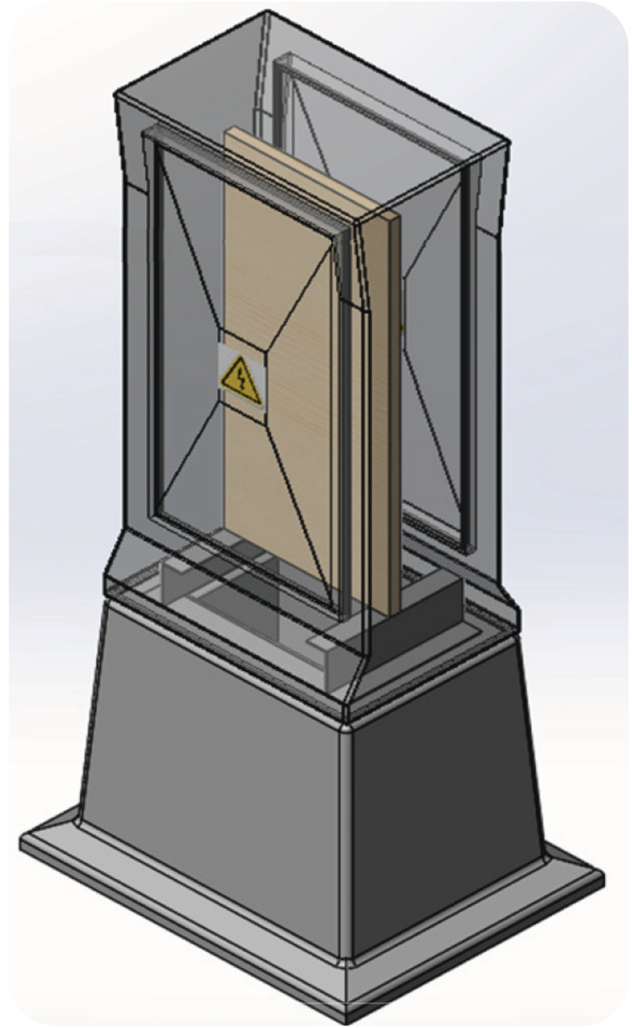

12 WAY S/DOOR

FREE STANDING KIOSK

- Kiosk Removable from Base & Frame
- Hot Dipped Galvanised or Stainless Steel Frame and Gland plate
- Unistrut Available in place of Gland Plate
- Stainless Steel Butt Hinges
- Lever Lock Handle or Stainless Steel Thru Lock
- Vents in Roof Overhang
- Nylon Door Restraints
- Can be Supplied Fully Wired & Fitted
- Phase, Neutral & Earth Bars Supplied as Optional Extras
Busbars Mounted on Colour Coded Insulators

TYPE	DIMENSIONS (mm)															SPACE ON BOARD			
	A	B	C	D	E	F	G	H	I	J	K	L	M	N	O	FRONT H	FRONT W	BACK H	BACK W
12 WAY S/DOOR	720	1120	340	515	795		145	105			340	845	505			880	610	880	560

**Kiosks available in Grey or Light Stone as Standard
Other Colours are available on request**