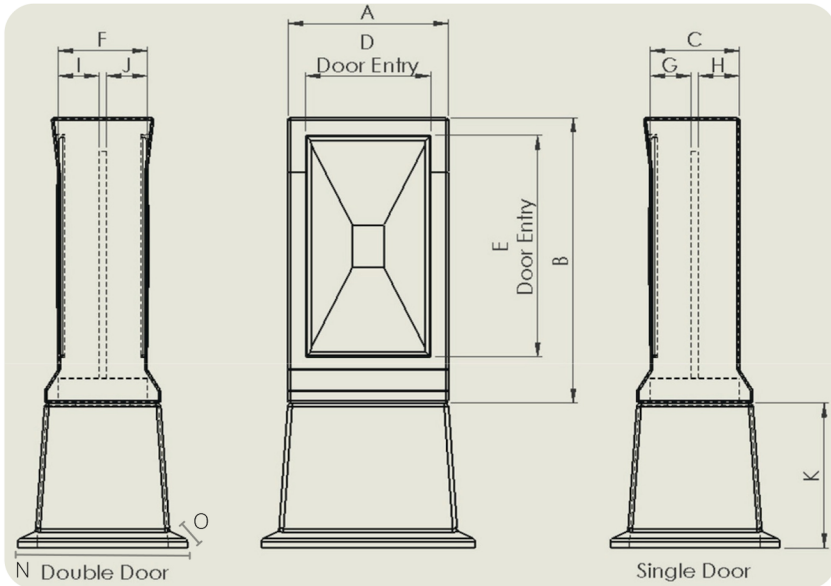

12 WAY D/DOOR

FREE STANDING KIOSK

- Kiosk Removable from Base & Frame
- Hot Dipped Galvanised or Stainless Steel Frame and Gland plate
- Unistrut Available in place of Gland Plate
- Stainless Steel Butt Hinges
- Lever Lock Handle or Stainless Steel Thru Lock
- Vents in Roof Overhang
- Nylon Door Restraints
- Can be Supplied Fully Wired & Fitted
- Phase, Neutral & Earth Bars Supplied as Optional Extras
Busbars Mounted on Colour Coded Insulators

TYPE	DIMENSIONS (mm)																SPACE ON BOARD			
	A	B	C	D	E	F	G	H	I	J	K	L	M	N	O	FRONT		BACK		
																H	W	H	W	
12 WAY D/DOOR	720	1120		515	795	445			145	165	370			785	656	880	610	880	560	