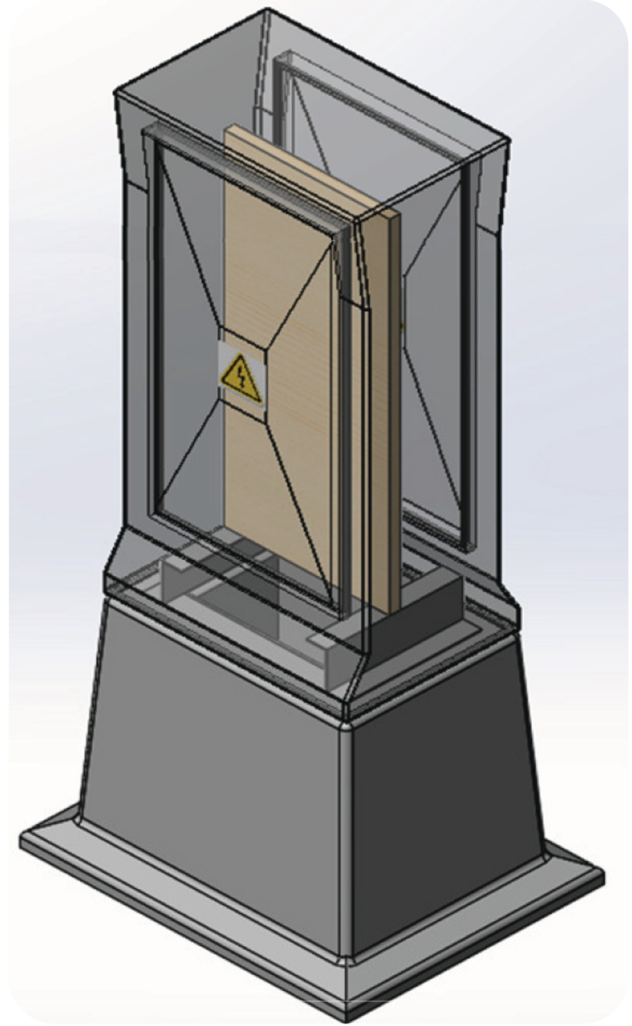

12 WAY D/DOOR

FREE STANDING KIOSK

- Kiosk Removable from Base & Frame
- Hot Dipped Galvanised or Stainless Steel Frame and Gland plate
- Unistrut Available in place of Gland Plate
- Stainless Steel Butt Hinges
- Lever Lock Handle or Stainless Steel Thru Lock
- Vents in Roof Overhang
- Nylon Door Restraints
- Can be Supplied Fully Wired & Fitted
- Phase, Neutral & Earth Bars Supplied as Optional Extras
Busbars Mounted on Colour Coded Insulators

TYPE	DIMENSIONS (mm)																SPACE ON BOARD			
	A	B	C	D	E	F	G	H	I	J	K	L	M	N	O	FRONT		BACK		
																H	W	H	W	
12 WAY D/DOOR	720	1120		515	795	445			145	165	370			785	656	880	610	880	560	

**Kiosks available in Grey or Light Stone as Standard
Other Colours are available on request**