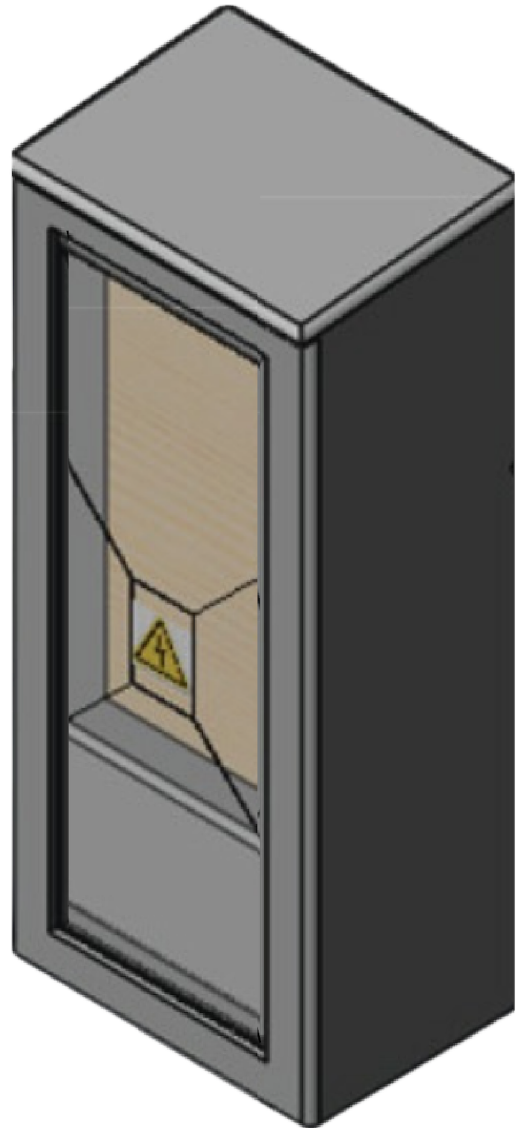

115

WALL MOUNTED KIOSK

- Backing Board Fitted
- Blank Gland Plate Fitted
- Can be Supplied Fully Wired & Fitted
- Available in Pole Mounted Version

TYPE	DIMENSIONS(mm)							SPACE ON BOARD		
	A	B	C	D1	D2	E	F	H	W(D1)	W(D2)
115	440	780	625	260		295	195	620	360	

Kiosks available in Grey or Light Stone as Standard
Other Colours are available on request