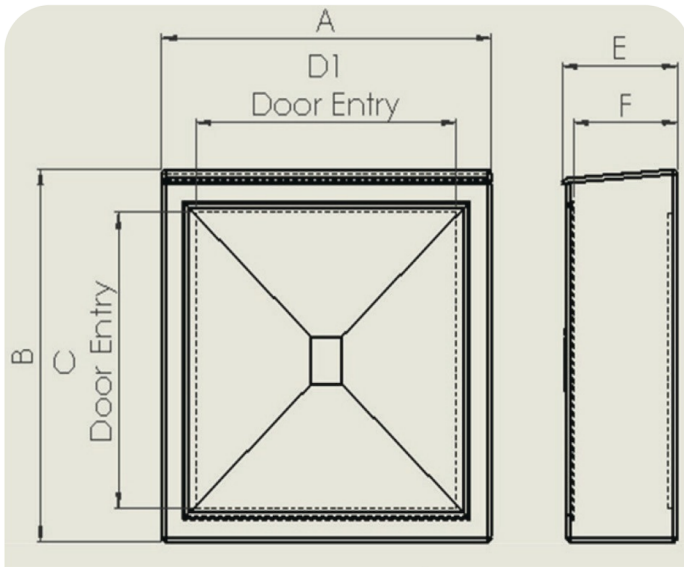

115

WALL MOUNTED KIOSK

- Backing Board Fitted
- Blank Gland Plate Fitted
- Can be Supplied Fully Wired & Fitted
- Available in Pole Mounted Version

TYPE	DIMENSIONS(mm)							SPACE ON BOARD		
	A	B	C	D1	D2	E	F	H	W(D1)	W(D2)
115	440	780	625	260		295	195	620	360	