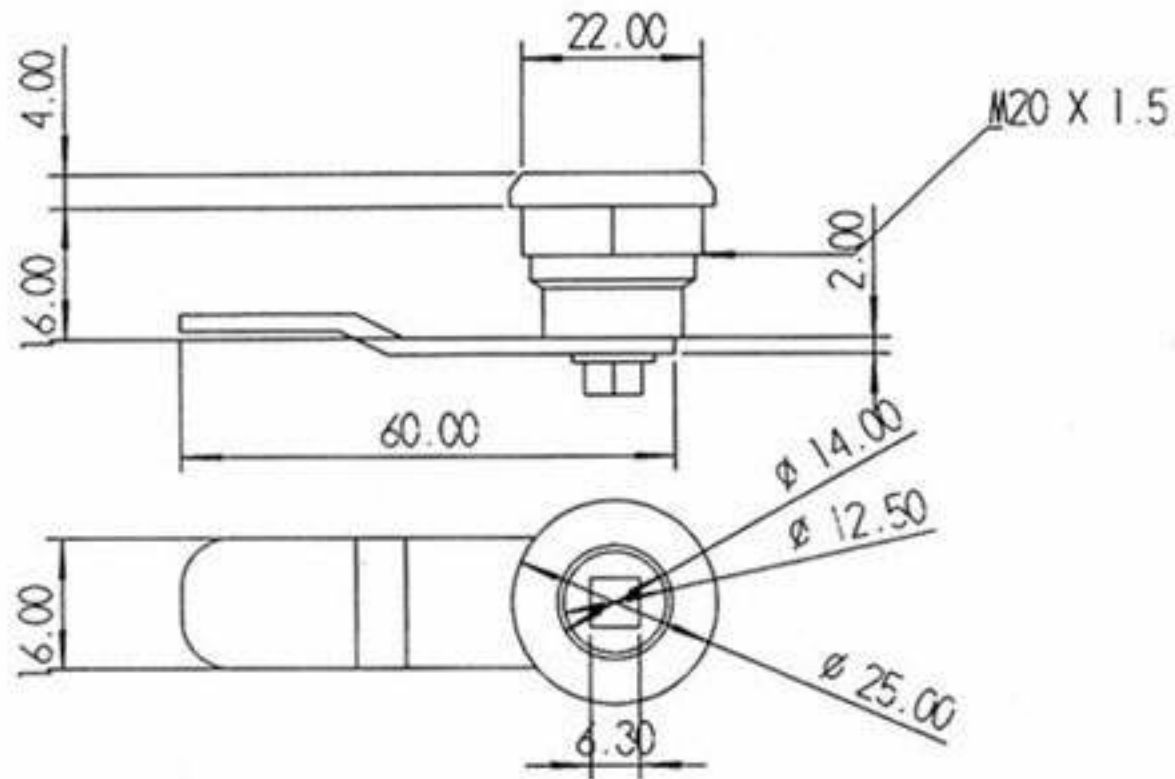

DIM 850

NAME : SQUAREKEY LOCK

CODE : DIM 850

FINISH : STAINLESS STEEL