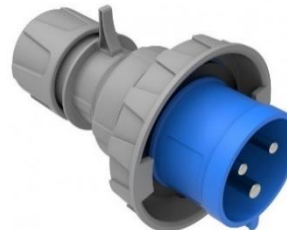

BC1-3403-7011

- STRAIGHT PLUG
- 2P+E
- IP67, POLYAMIDE 6
- 220V-250VAC 32A